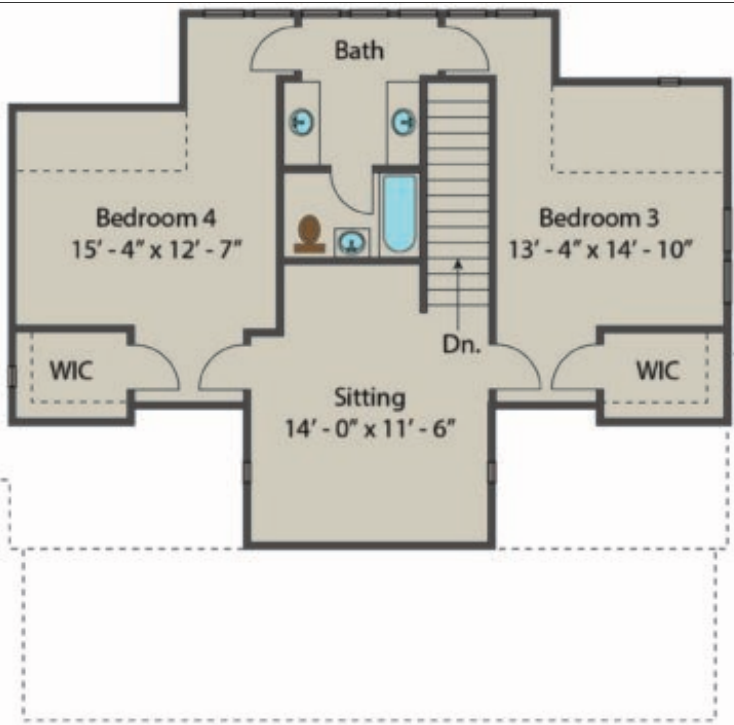

HOMESITE - 21 - GILLIAM SPRINGS - ALLISON RAMSEY

<https://craneisland.com>

- 4 beds
- 4 baths
- 3213 sq ft

BASIC FACTS

Property ID: 8072

Post Updated: 2019-07-20 02:49:31

Architects & Designers: Allison Ramsey
Architects

AC Sq Feet: 3213

Area: 3213 sq ft

Bedrooms: 4

Bathrooms: 4

Builder: Pickett Construction

Floors: 2

Sales Status: Available

FLOOR PLANS

Floor Plan - 1st Floor

Floor Plan - 2nd Floor