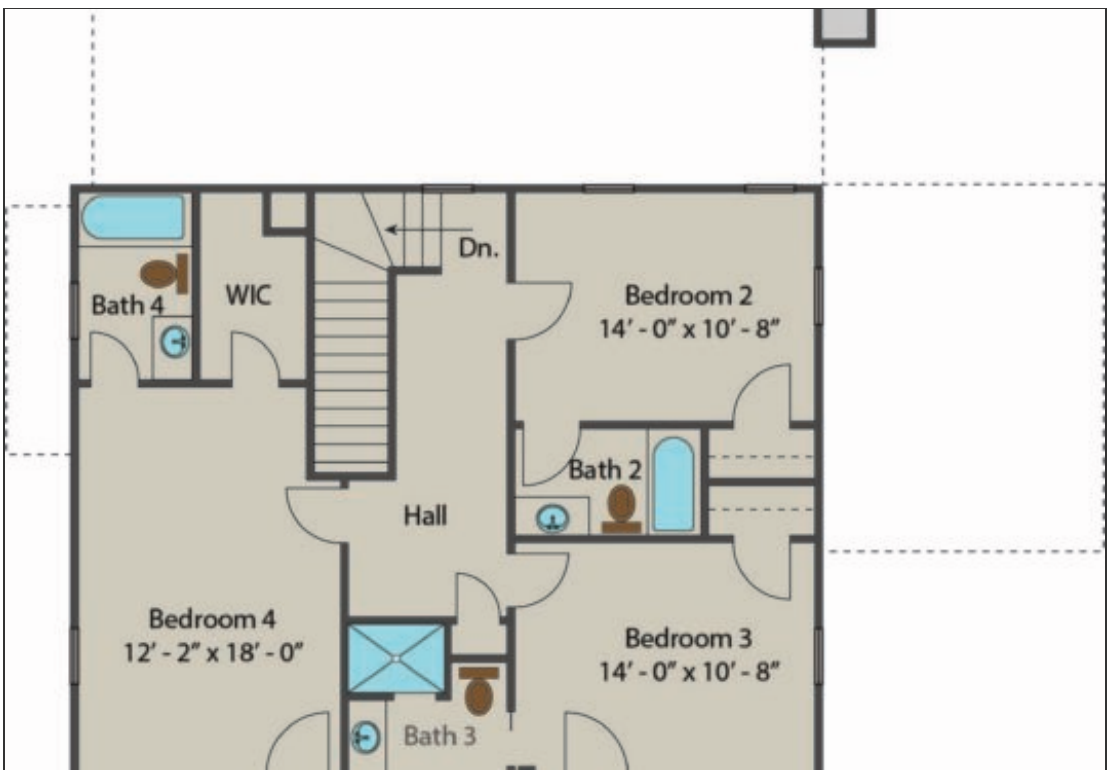

- 4 beds
- 4.5 baths
- 2818 sq ft

**Bathrooms:** 4.5

**Builder:** Pickett Construction

**Floors:** 2

**Area:** 2818 sq ft

## FLOOR PLANS

**Floor Plan - 1st Floor**

Floor Plan - 2nd Floor