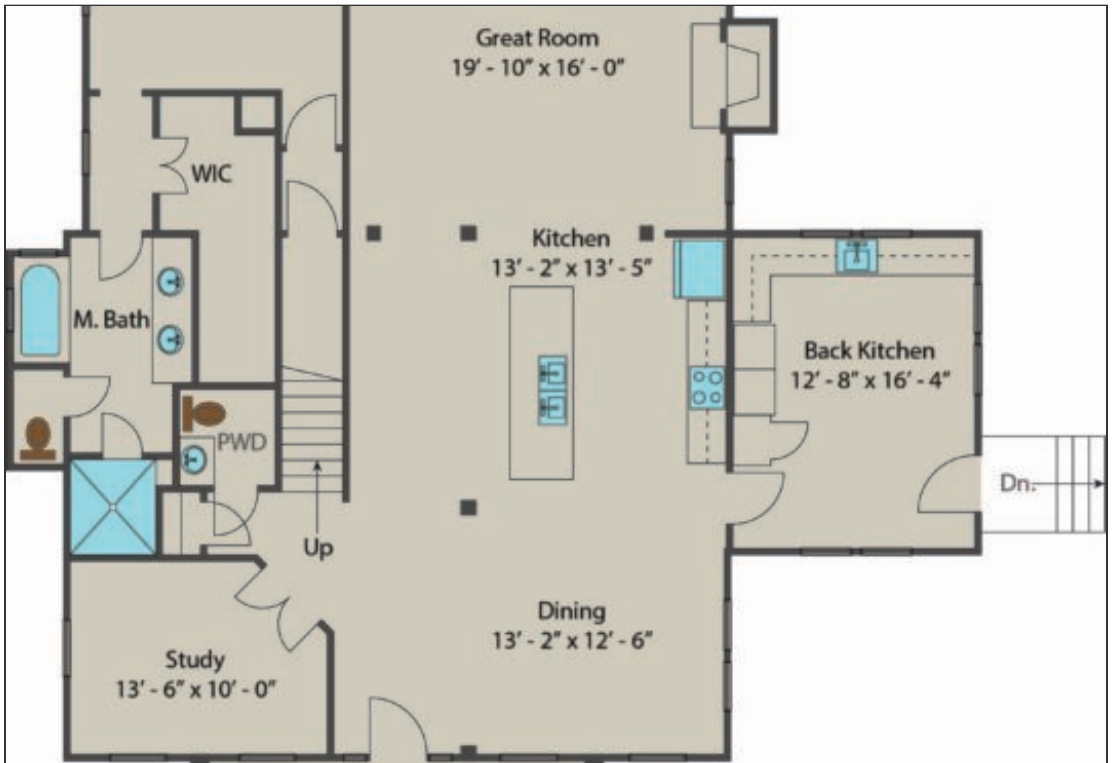

- 4 beds
- 4.5 baths
- 2818 sq ft

## BASIC FACTS

**Property ID:** 8609

**Post Updated:** 2019-05-19 11:52:38

**Architects & Designers:** Allison Ramsey Architects

**District - View:** Forest

**Master Down:** Yes

**Plan Type :** Builder

**Bedrooms:** 4

**Bathrooms:** 4.5

**Builder:** Pickett Construction

**Floors:** 2

**Area:** 2818 sq ft

## FLOOR PLANS

**Floor Plan - 1st Floor**

Floor Plan - 2nd Floor