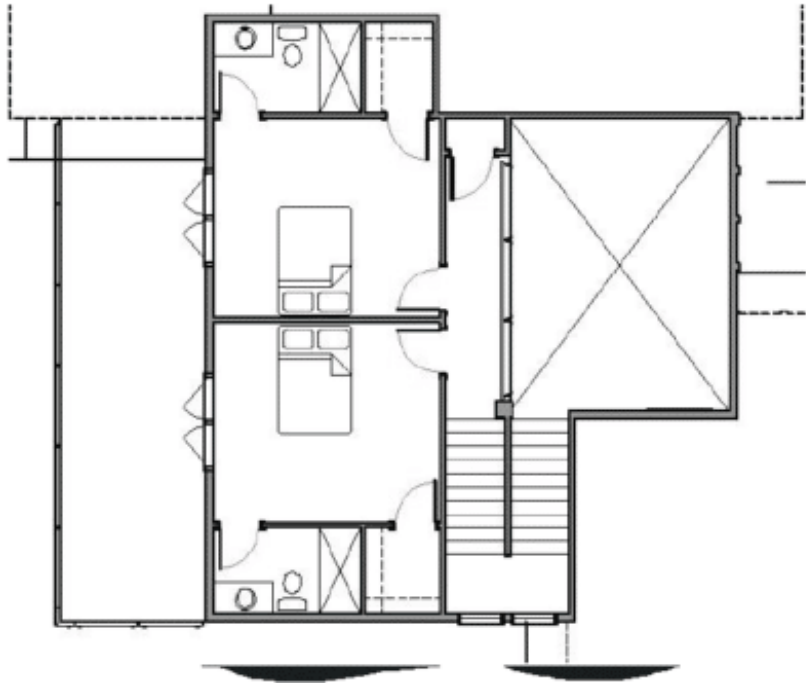

RAINTREE - CAM BRADFORD HOMES

<https://craneisland.com>

- 4 beds
- 4.5 baths
- 4399 sq ft

BASIC FACTS

Property ID: 12909

Post Updated: 2019-05-23 22:22:34

Architects & Designers:

Porch / Lanai Sq Feet: 650

Total Sq Feet: 5049

Floors: 2

Plan Width: 75

Area: 4399 sq ft

Sales Status: Available

Bedrooms: 4

Bathrooms: 4.5

Builder: Cam Bradford Homes

AC Sq Feet: 4399

District - View: Intracoastal Waterway,
Marsh

Master Down: Yes

Plan Length: 70

Plan Type : Architect

FLOOR PLANS

Floor Plan - 1st Floor

Floor Plan - 2nd Floor