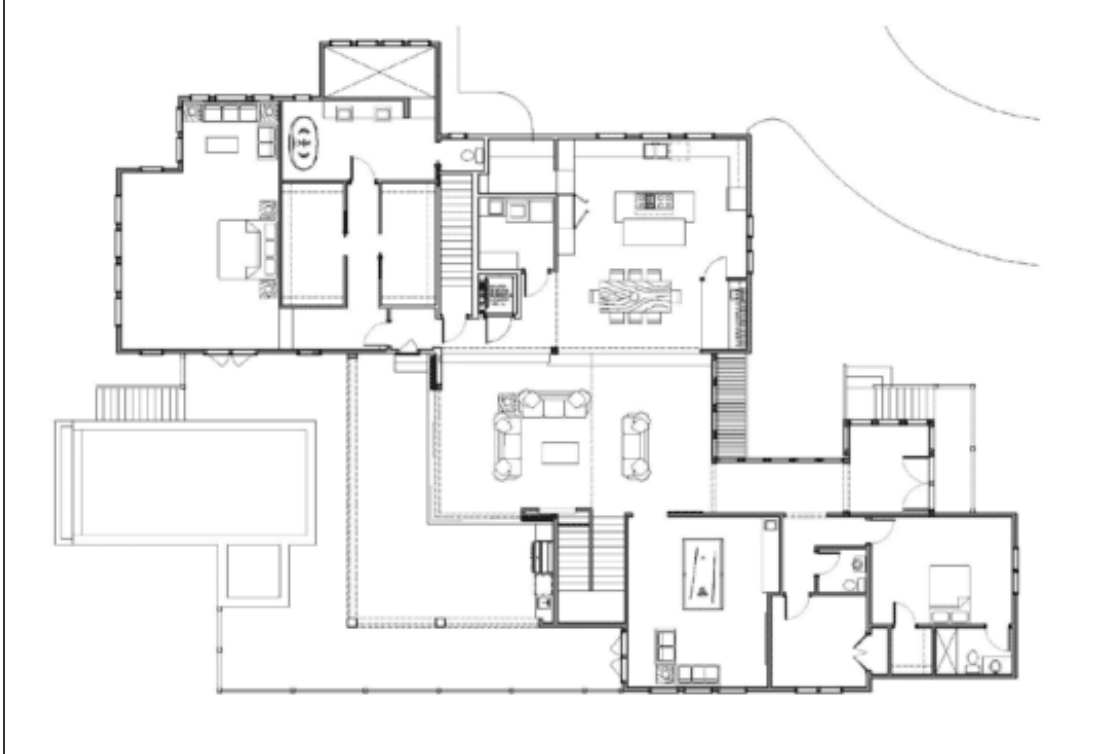

RAINTREE - CAM BRADFORD HOMES

<https://craneisland.com>

- 4 beds
- 4.5 baths
- 4399 sq ft

BASIC FACTS

Property ID: 12909

Post Updated: 2019-05-23 22:22:34

Architects & Designers:

Porch / Lanai Sq Feet: 650

Total Sq Feet: 5049

Floors: 2

Plan Width: 75

Area: 4399 sq ft

Sales Status: Available

Bedrooms: 4

Bathrooms: 4.5

Builder: Cam Bradford Homes

AC Sq Feet: 4399

District - View: Intracoastal Waterway,
Marsh

Master Down: Yes

Plan Length: 70

Plan Type : Architect

FLOOR PLANS

Floor Plan - 1st Floor

Floor Plan - 2nd Floor