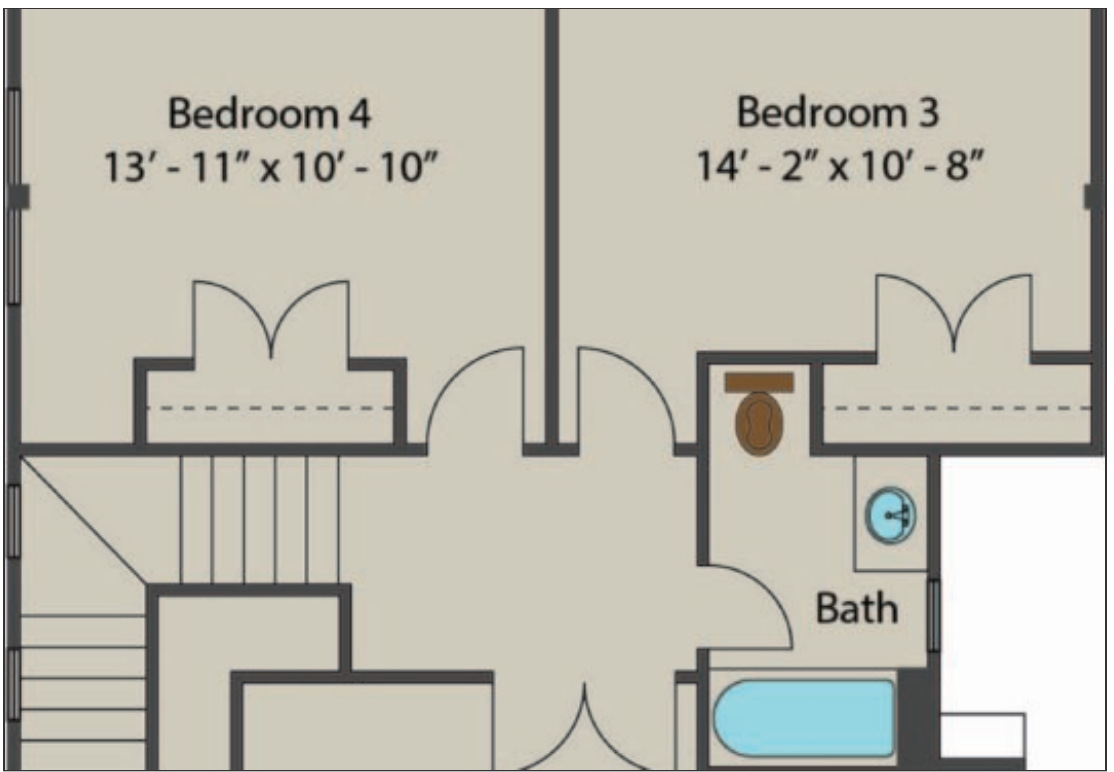

THE CAMDEN - PICKETT CONSTRUCTION

<https://craneisland.com>

- 4 beds
- 3.5 baths
- 2292 sq ft

BASIC FACTS

Property ID: 12674

Post Updated: 2019-05-19 11:47:12

Architects & Designers: Allison Ramsey
Architects

Porch / Lanai Sq Feet: 620

Total Sq Feet: 2912

Floors: 2

Plan Width: 29

Plan Type : Builder

Bedrooms: 4

Bathrooms: 3.5

Builder: Pickett Construction

AC Sq Feet: 2292

District - View: Forest, Park, Cottage

Master Down: Yes

Area: 2292 sq ft

Sales Status: Available

FLOOR PLANS

Floor Plan - 1st Floor

Floor Plan - 2nd Floor