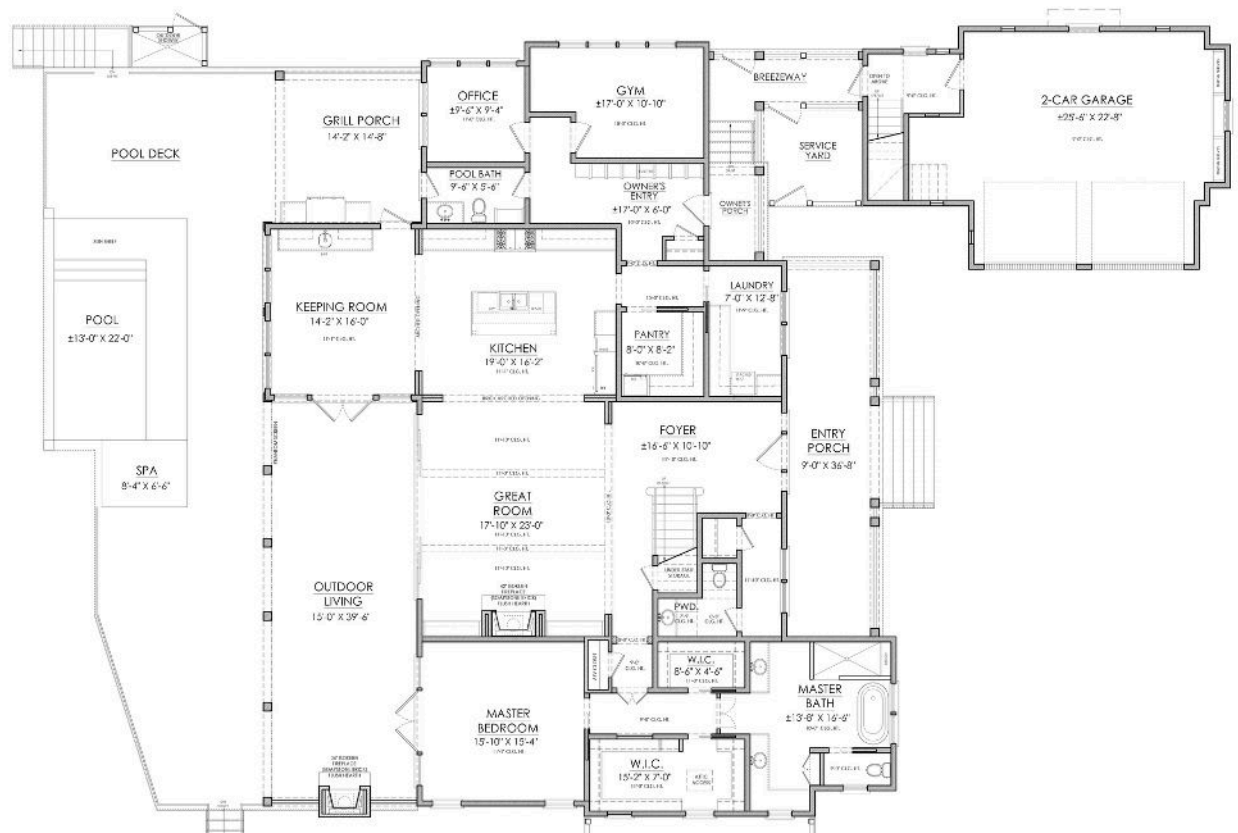

COASTAL LIVING™ COMMUNITIES

2024 Coastal Living Inspired Home

First Floor:	
Heated and Cooled	2,940 Gross Sq. Ft.
Covered and Enclosed	1,292 Gross Sq. Ft.
Second Floor:	
Heated and Cooled	1,588 Gross Sq. Ft.
Covered and Enclosed	265 Gross Sq. Ft.
Carriage House:	
Heated and Cooled	614 Gross Sq. Ft.
Covered and Enclosed	637 Gross Sq. Ft.
Total Heated and Cooled Area	5,142 Gross Sq. Ft.
Total Covered and Enclosed Area	2,194 Gross Sq. Ft.
Uncovered Pool Deck	770 Gross Sq. Ft.
Total Gross Area (H/C & C/E)	8,106 Gross Sq. Ft.

Kathryn Gott

DESIGN + STYLE

CRANE ISLAND — Amelia Island, Florida —