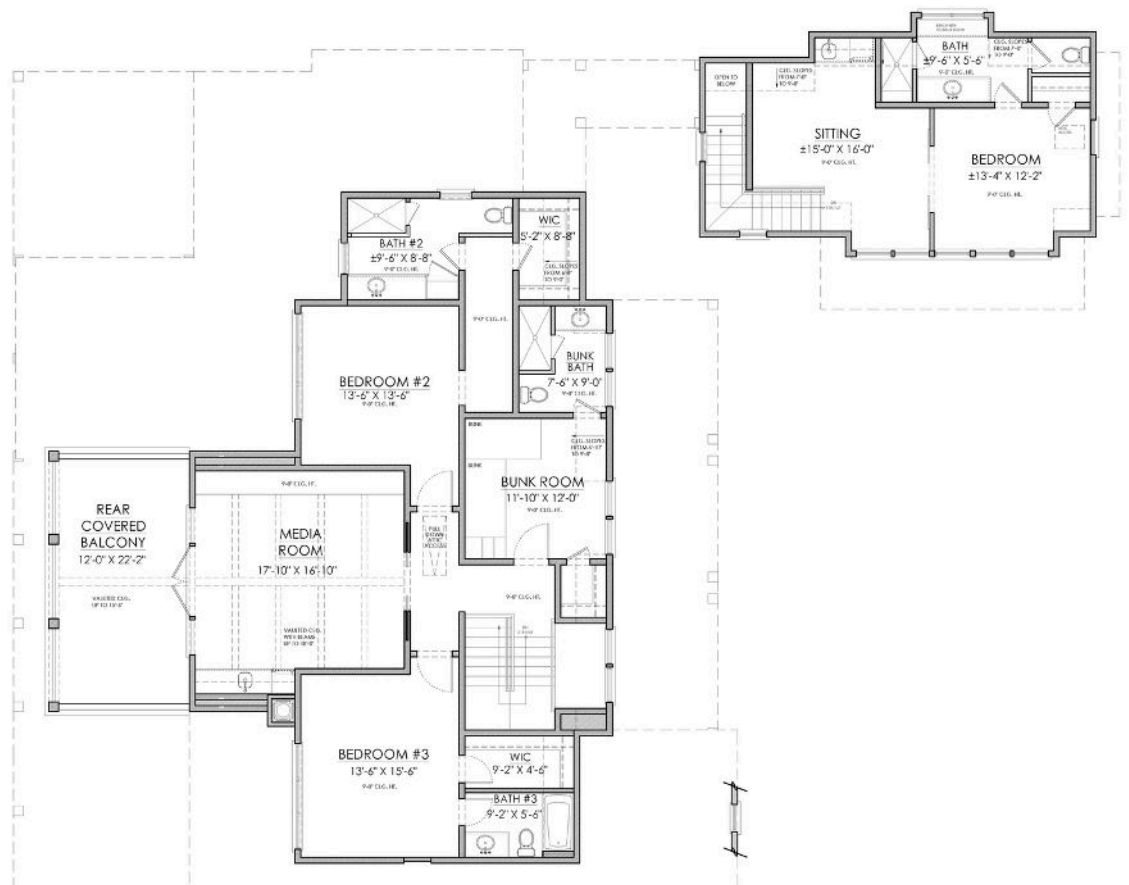

COASTAL LIVING™ COMMUNITIES

2024 Coastal Living Inspired Home

First Floor:	
Heated and Cooled	2,940 Gross Sq. Ft.
Covered and Enclosed	1,292 Gross Sq. Ft.
Second Floor:	
Heated and Cooled	1,588 Gross Sq. Ft.
Covered and Enclosed	265 Gross Sq. Ft.
Carriage House:	
Heated and Cooled	614 Gross Sq. Ft.
Covered and Enclosed	637 Gross Sq. Ft.
Total Heated and Cooled Area	5,142 Gross Sq. Ft.
Total Covered and Enclosed Area	2,194 Gross Sq. Ft.
Uncovered Pool Deck	770 Gross Sq. Ft.
Total Gross Area (H/C & C/E)	8,106 Gross Sq. Ft.

Kathryn Gott

DESIGN + STYLE

CRANE ISLAND — Amelia Island, Florida —